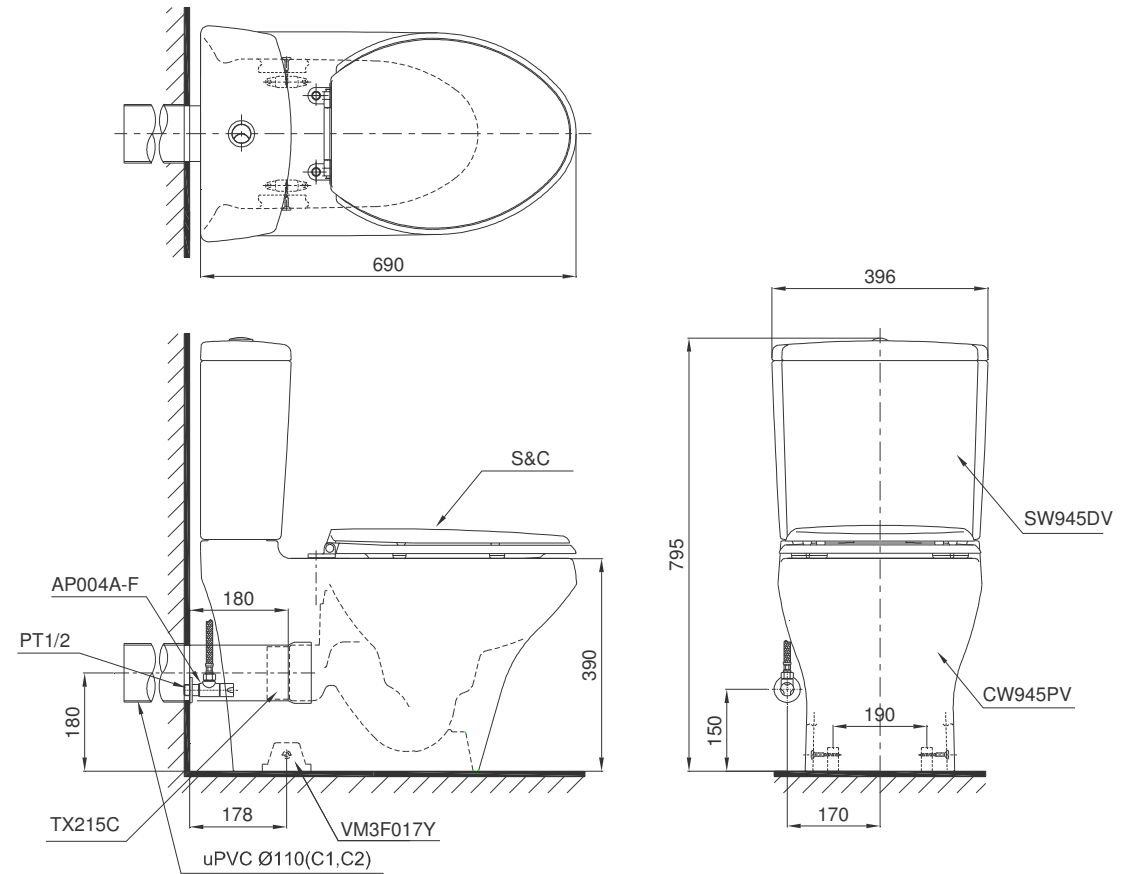

We truly hope all these outstanding quality & first-rate features will bring you the real satisfaction.

Notice

Please read the manual carefully before installation.

DETAIL PARTS

<i>Product</i>	CS945PDT2	CS945PDT3	CS945PDE2	CS945PDE4	CS945PDW	CS945PDW3	CS945PDW4	CST945DV
<i>Toilet bowl</i>	C945P	C945P	C945P	C945P	C945P	C945P	C945P	C945RE
<i>Toilet body</i>	CW945PV	CW945PV	CW945PV	CW945PV	CW945PV	CW945PV	CW945PV	CW945PV
<i>Slip-in connector</i>	TX215C	TX215C	TX215C	TX215C	TX215C	TX215C	TX215C	*TX215C
<i>Stop valve & Flexible hose</i>	AP004A-F	AP004A-F	AP004A-F	AP004A-F	AP004A-F	AP004A-F	AP004A-F	*AP004A-F
<i>Fixing set</i>	VM3F017Y	VM3F017Y	VM3F017Y	VM3F017Y	VM3F017Y	VM3F017Y	VM3F017Y	* VM3F017Y
<i>Seat & cover</i>	* TC393VS	* TC385VS	* TCW07S	* TCW1211A	* TCF491A	* TCF6411A	* TCF4731A	-
<i>Toilet tank</i>	S945D	S945D	S945D	S945D	S945D	S945D	S945D	S945DE
<i>Tank body</i>	SW945DV	SW945DV	SW945DV	SW945DV	SW945DV	SW945DV	SW945DV	SW945DV

* The part is not packed into the toilet bowl box.

SPECIFICATIONS

- Design : Elongated
- Flush system : Siphon
- Flush type : Dual flush
- Water consumption : 6.0/ 3.0 (L)
- Water pressure : 0.05 ~ 0.70 (Mpa)
- Water surface : 180 (mm)
- Rough-in (P-Trap) : 158 x 110 (mm)
- Trap diameter : Ø59 (mm)
- /Product dimension : L690 x W396 x H795 (mm)
- Material : Vitreous china