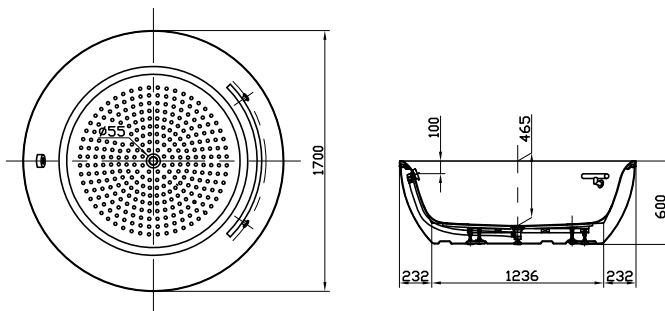

Freestanding Bathtub

PPY1724HPW

PPY1724HPW

Features

- Colored isinglass coating, creating various shine of Pearl luster effect (expect white color)
- Slip-resistant surface
- Handgrips on 1 side, considerate and delicate (PPY1724HPW)
- Unique head rest, relaxing for bath

Specifications

Size : 1700X1700X600 (PPY1724HPW)
1700X1700X601 (PPY1724PW)

Material : "Pearl" Acrylic
Artificial Marble

Pop-up Waste : Included

Parts description

● PPY1724HPW

"Pearl" Acrylic Artificial Marble
Freestanding Bathtub
w/o Whirlpool
w/o Air-Jet
w/Hand-Grips